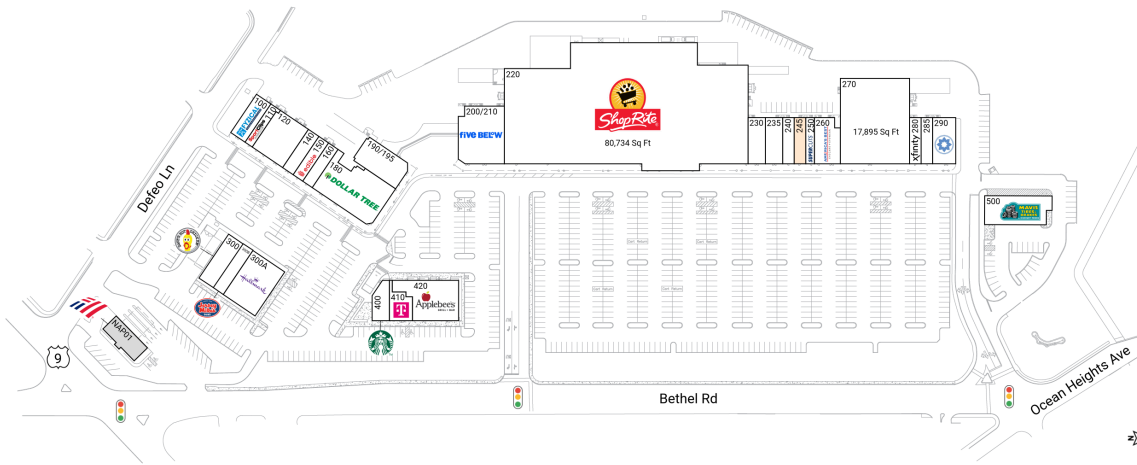

Ocean Heights Plaza

319 Bethel Road | Somers Point, NJ 08244

Atlantic County Atlantic City-Hammonton, NJ 178,845 Sq Ft

39.3321, -74.5957

Available Spaces

245 1,600 Sq Ft **360°**

Current Tenants Space size listed in square feet

100	Fyzical	2,054
110	Sport Clips	1,230
120	Somers Point Dental, P.C.	4,865
140	Ocean Garden Kitchen	1,760
150	Edible Arrangements	1,600
160	OceanHeights Foot&Body Massage	1,600
180	Dollar Tree	9,552
190/195	J Suites	4,370
200/210	Five Below	7,756
220	ShopRite	80,734
230	Doggie Style	2,400
235	Manco & Manco's	2,400
240	Tony Beef	1,600
250	Supercuts	1,200
260	America's Best Contacts & Eyeglasses	3,423
270	Occupied	17,895
280	XFINITY by Comcast	1,600
285	Tiffani Nail & Beauty Spa	1,600
290	Club Pilates	3,200
300	Dave's Hot Chicken	3,000
300A	Hallmark Cards	6,000
300B	Jersey Mike's	1,774
400	Starbucks	1,860
410	T-Mobile	2,003
420	Applebee's	6,169
500	Mavis Tire	5,600
NAP01	Bank of America	0

This site plan is for illustrative and information purposes only, showing the general layout of the shopping center; and is not a legal survey. Brixmor makes no representation or warranty that the shopping center is exactly as depicted as site conditions and tenant mix are subject to change over time.
4058